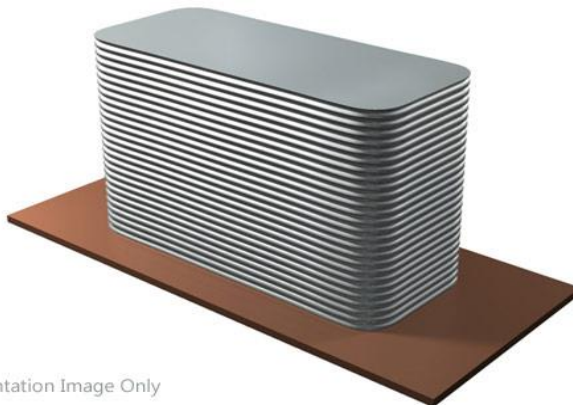

MODLINE TANK 2021

TANK SIZE 2.0 - 2.5 METRE HIGH ONLY

CODE	WIDTH	LENGTH	HEIGHT	CAPACITY	LIST PRICE
ML2-2000	700	1600	2000	2100	$ 2,529.00
ML2-3000	800	2000	2000	3100	$ 2,881.00
ML2-4000	800	2600	2000	4050	$ 3,385.00
ML2-5000	800	3200	2000	5000	$ 4,093.00
ML2-6000	1000	3100	2000	6100	$ 4,108.00

*Freight within Auckland area is no charge. Please call to discuss Freight costs outside of Auckland

* Please note: Do not drag tanks along ground.

Tank will not be under warranty if any damage caused.