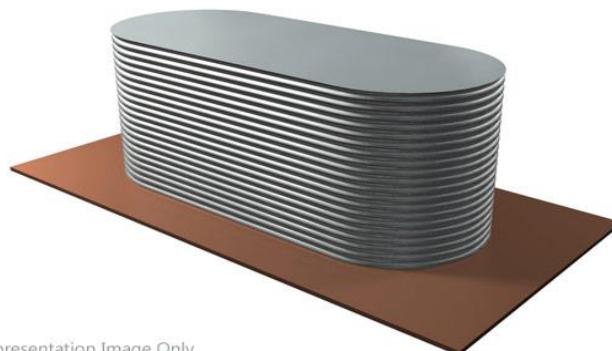

SLIMLINE TANK 2018

TANK SIZE 2.0 - 2.5 METRE HIGH ONLY

CODE	WIDTH	LENGTH	HEIGHT	CAPACITY	LIST PRICE
SL2-2000	600	1700	2000	2000	$ 2,036.00
SL2-3000	800	2100	2000	3000	$ 2,443.00
SL2-4000	800	2700	2000	4000	$ 2,923.00
SL2-5000	1000	2700	2000	5000	$ 3,137.00
SL2-6000	1000	3200	2000	6000	$ 3,612.00
SL2-7000	1150	3300	2000	7000	$ 3,755.00
SL2-8000	1150	3700	2000	8000	$ 3,950.00
SL2.5-10000	1150	3500	2500	10000	$ 4,980.00

Please note the 10,000 litres slimline tank is 2.5m high

*Freight within Auckland area is no charge. Please call to discuss Freight costs outside of Auckland

* Please note: Do not drag tanks along ground.
Tank will not be under warranty if any damage caused.

*Representation Image Only